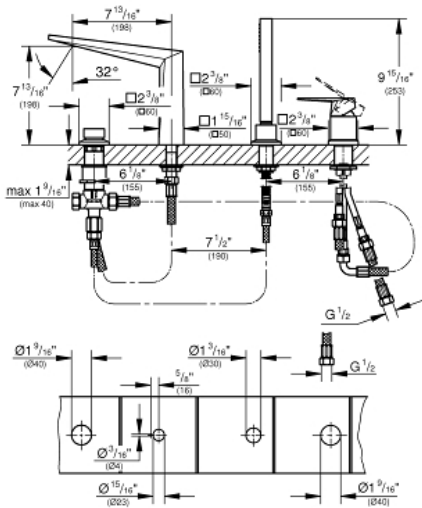

ALLURE BRILLIANT Four-Hole Bathtub Faucet with Handshower

MODEL # 19787001

Pure Freude
an Wasser

GROHE

ADA

C

Product Description:
ALLURE BRILLIANT
Four-Hole Bathtub Faucet with Handshower

Standard Specification:

- GROHE SilkMove ceramic cartridge
- GROHE StarLight chrome finish
- Consisting of:
 - Pre-assembled spout mounting
 - Bath spout with integrated flow control
 - Bath/shower diverter
 - Hand shower Euphoria Cube+ (27 888 000) 1.75 gpm
 - 79" metal shower hose
 - Stainless steel flex lines
 - Protected against backflow

Applicable Codes & Standards:

- Energy Policy Act of 1992
- ASME A112.18.1/CSA B125.1
- ICC/ANSI A117.1

Color:

- 19787001 StarLight Chrome